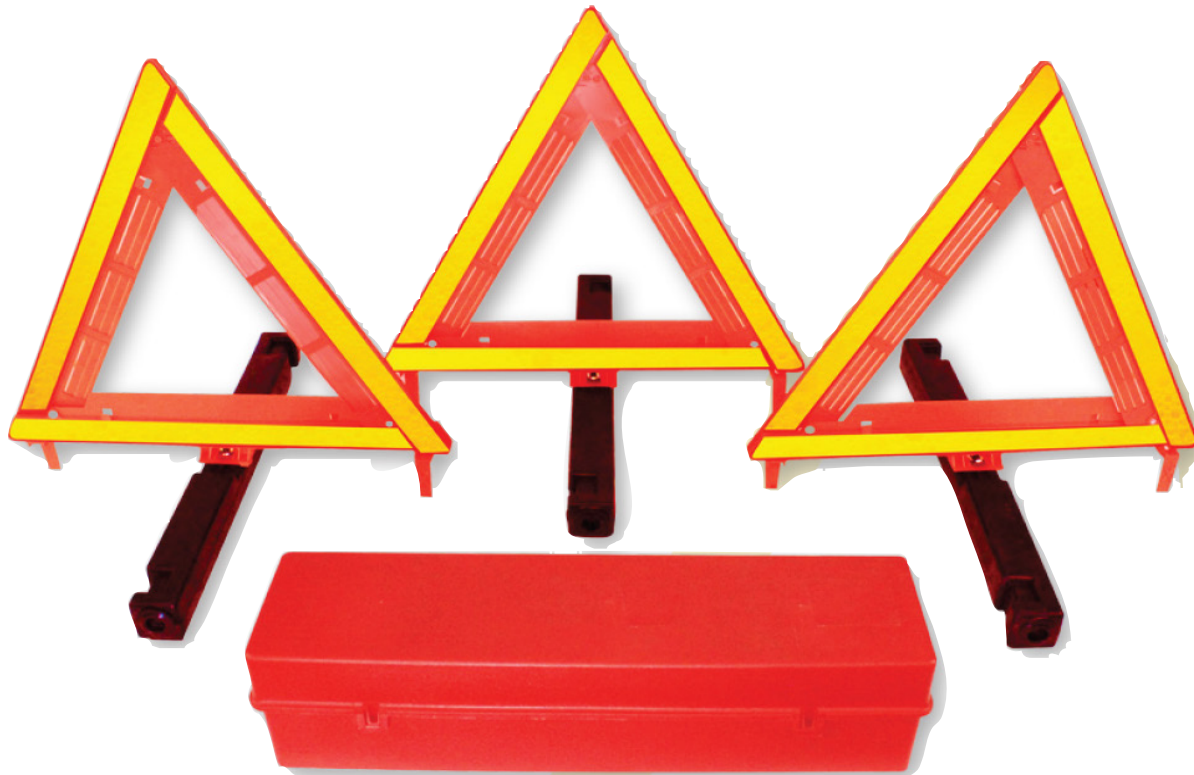

HIGHWAY SAFETY WARNING TRIANGLE KIT

JTP PART #J18223

3 REFLECTIVE TRIANGLES
1 HIGH-DENSITY PLASTIC CASE

Meets all DOT standards
and legal requirements

Fluorescent inner triangle
warns daytime traffic

No skid rubber feet help to
keep triangle in place